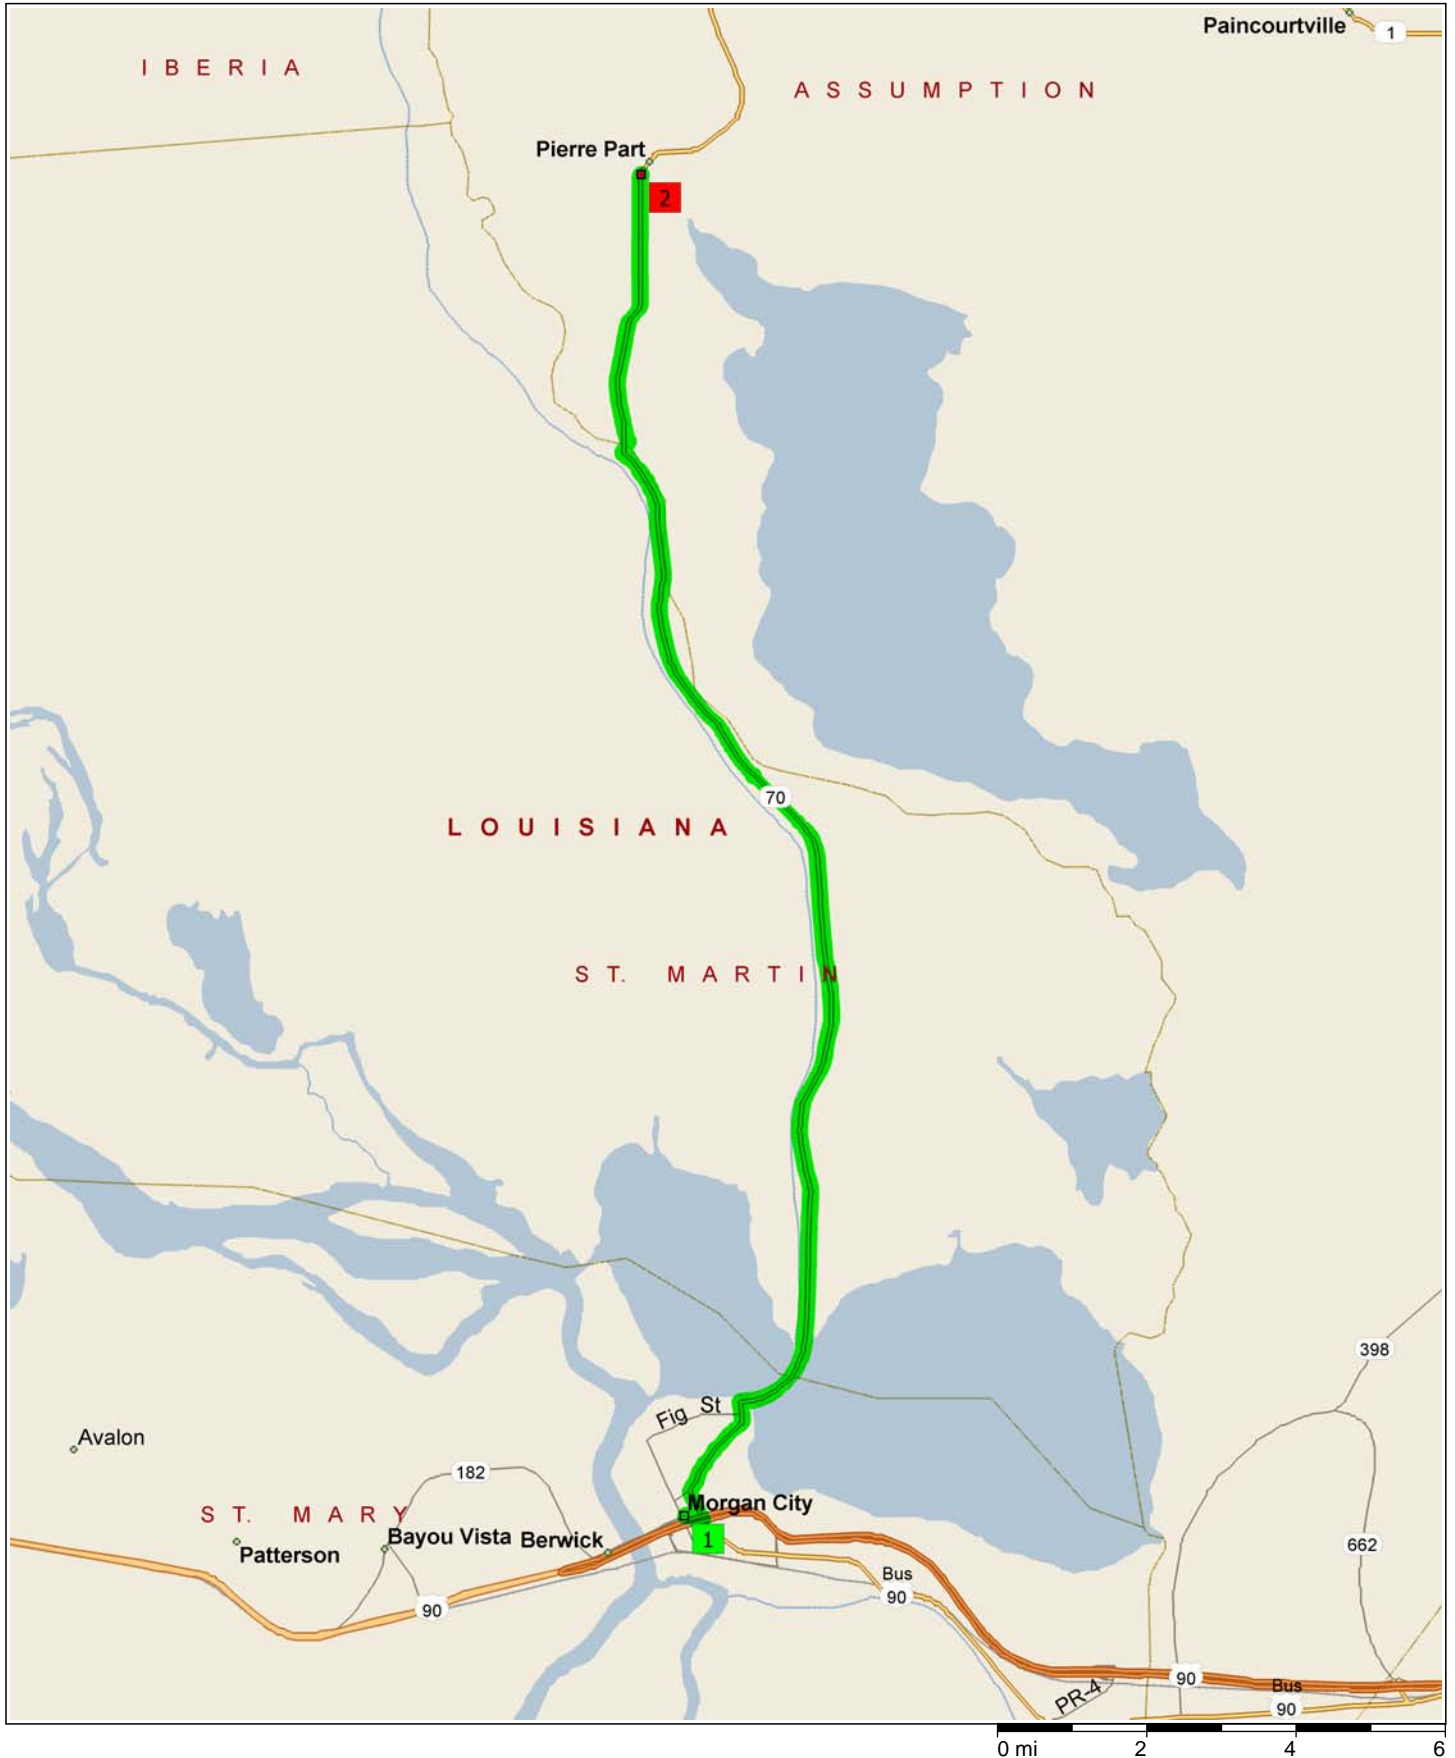

Morgan City to 3302 SR-70, Pierre Part, LA 70339

20.2 miles; 32 minutes

9:00 AM	0.0 mi	1 Depart Morgan City on SR-182 (East) for 0.2 mi
9:00 AM	0.2 mi	Road name changes to US-90 Bus [SR-182] for 120 yds
9:00 AM	0.2 mi	Turn LEFT (East) onto SR-3052 E [US-90], then immediately turn LEFT (North) onto SR-70 [9th St] for 0.5 mi
9:01 AM	0.7 mi	Turn RIGHT (North-East) onto SR-70 [Margurite St] for 19.5 mi
9:32 AM	20.2 mi	2 Arrive 3302 SR-70, Pierre Part, LA 70339