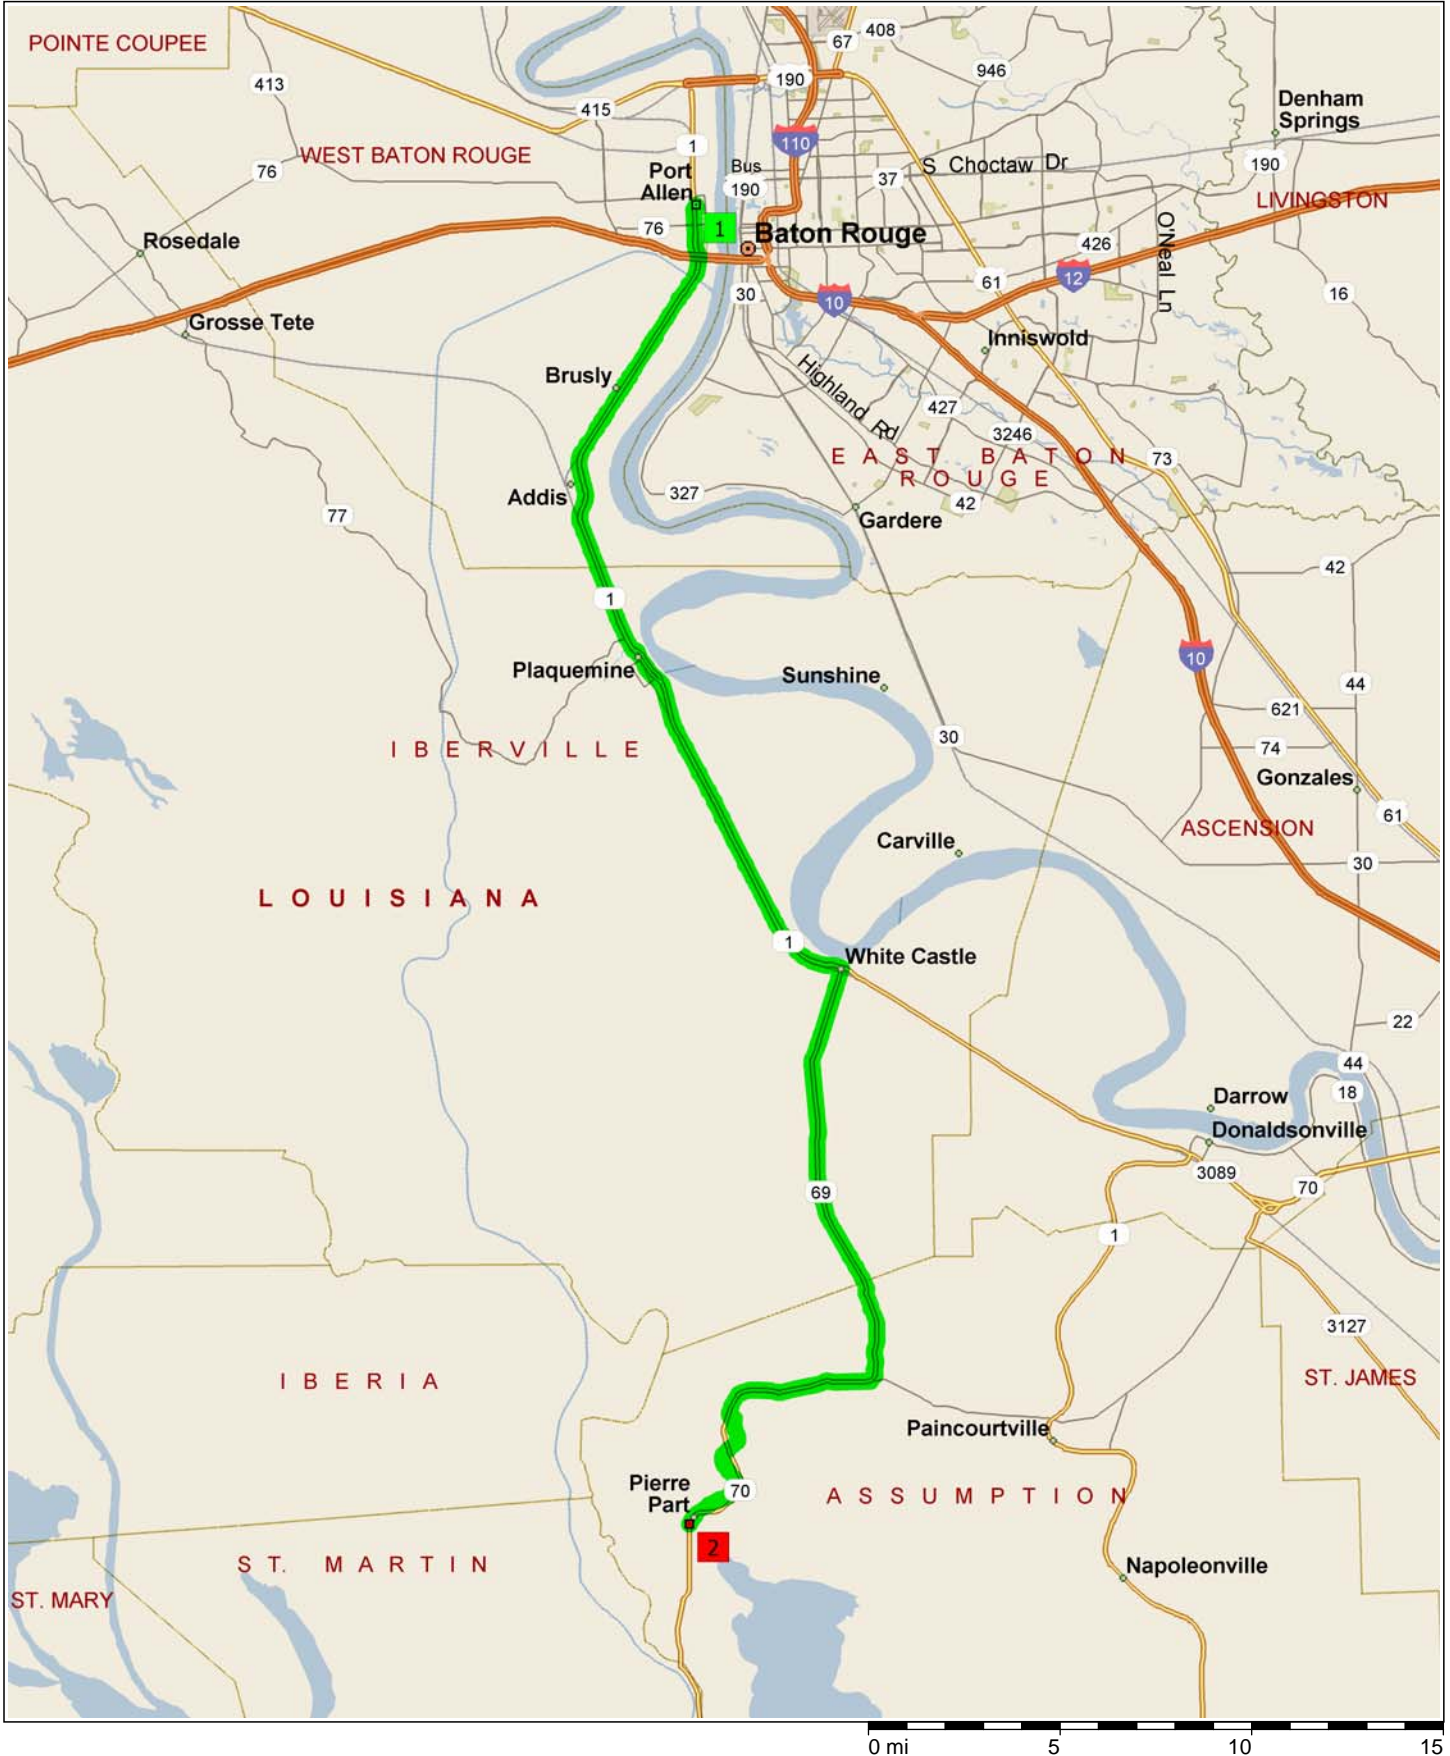

Port Allen to 3302 SR-70, Pierre Part, LA 70339

42.7 miles; 1 hour, 2 minutes

9:00 AM	0.0 mi	1 Depart Port Allen on 8th St (South) for 0.1 mi
9:00 AM	0.1 mi	Turn RIGHT (West) onto Oregon Ave for 120 yds
9:00 AM	0.2 mi	Turn LEFT (South) onto SR-1 [N Alexander Ave] for 23.1 mi
9:31 AM	23.3 mi	Turn RIGHT (South) onto SR-69 [Bowie St] for 11.4 mi
9:49 AM	34.7 mi	Turn RIGHT (West) onto SR-70 for 4.1 mi
9:55 AM	38.8 mi	Turn LEFT (South-East) onto Lee Dr for 0.2 mi
9:56 AM	39.0 mi	Turn RIGHT to stay on Lee Dr for 3.4 mi
10:02 AM	42.4 mi	Bear RIGHT (South-West) onto SR-70 for 0.3 mi
10:02 AM	42.7 mi	2 Arrive 3302 SR-70, Pierre Part, LA 70339